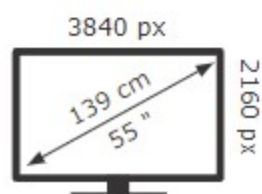

ENERGY

HISENSE

55A7GQ

90 kWh/1000h

ABCDEF**G**

130 kWh/1000h

2019/2013